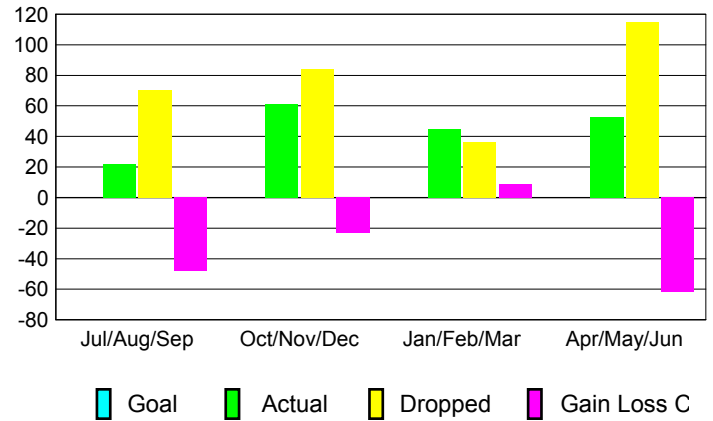

GMT: **DOMENICO MESSINA**

Location: **ITALY**

GMT CA: **4**

**CLUBS**

Month	New Club Goal	Actual New Clubs	Actual Dropped Clubs	Gain/Loss of Clubs
<b>2012-2013</b>				
Jul/Aug/Sep		0	2	-2
Oct/Nov/Dec		0	0	0
Jan/Feb/Mar		0	0	0
Apr/May/June		0	0	0
<b>Totals</b>		<b>0</b>	<b>2</b>	<b>-2</b>

**Club Results 2012-2013**

Goal, New, Dropped, Gain/Loss

**MEMBERSHIP**

Month	Net Memb Goal	Actual New Memb	Actual Dropped Memb	Gain/Loss of Memb
<b>2012-2013</b>				
Jul/Aug/Sep		22	70	-48
Oct/Nov/Dec		61	84	-23
Jan/Feb/Mar		45	36	9
Apr/May/June		53	115	-62
<b>Totals</b>		<b>181</b>	<b>305</b>	<b>-124</b>

**Membership Results 2012-2013**

Goal, New, Dropped, Gain/Loss

**YTD Status Quo Clubs 2012-2013**

Status Quo Clubs Compared to Status Quo Members

**Gender Comparison 2012-2013**

**Club Gain/Loss 2012-2013**